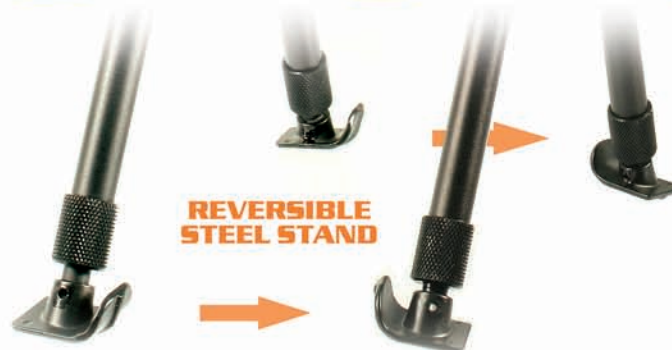

DELUXE FOLDABLE CLAMP-ON BIPOD

TACTICAL LOW-PROFILE

- ▶ High Tech Durable Aluminum Construction
- ▶ Clever Adjustment Wheel for Wide Range of Barrel Sizes - 11mm to 19mm
- ▶ User Friendly Clamp-On Features
- ▶ Unique Posi-Lock Feature to Prevent Tipping
- ▶ Foldable with Fully Adjustable Center Height From 9" to 11"

User Friendly Dragon Claw Clamp-On Feature

Adjustment Wheel For Wide Range of Barrels From 11 to 19mm

Full Adjustability and Maximum Stability for Greater Shooting Accuracy and Comfort

Press Down to Fold/Unfold Legs

User Friendly Clamp On Features

Gen 2 Reinforced Clamping Adjustment Wheel

Posi-Lock Feature to Prevent Tipping

Twist to Lock/Unlock for Leg Length Adjustment

TL-BP08ST

REVERSIBLE STEEL STAND

Unscrew the cinch lock and separate the extension leg from the bipod.

Switch the left and the right extension legs.

Rotate both steel stands with a 180 degree turn.

Align and insert the head of the extension leg into the bipod upper leg and secure the cinch lock.